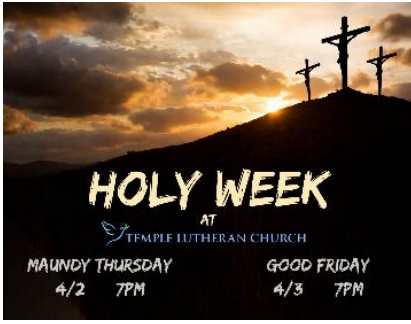

HOLY WEEK WORSHIP SCHEDULE

Maundy Thursday - April 2, 7 pm

We remember Christ's command to love as we share Holy Communion and conclude with the solemn stripping of the altar.

Good Friday - April 3, 7 pm